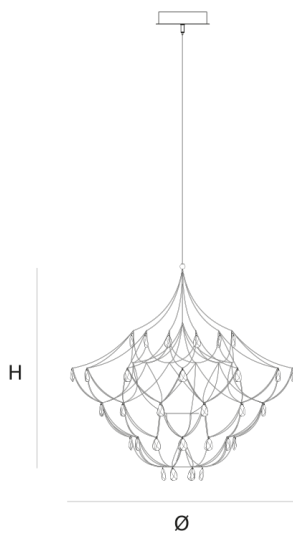

DIMENSIONS

Ø 160 cm 63 inch
H 160 cm 63 inch

CANOPY

Ø 25 cm 9.8 inch
H 5 cm 2 inch

CABLELENGTH

Up to 200 cm 78 inch

LIGHTSOURCE

144 x led E10, 12V/0,33W,
2600K, 3312LM

INCLUDED

Yes

 6  127  170x170x190cm

FINISH

Nickel 
Brass 
Blackbrass 

TYPE.NR

TYPE	Chandelier
STANDARD	
OPTIONAL	Downlight led 2700K 12V – 3W. 3000K or 3500K led.
TRANSFORMER/DRIVER	SCPower KVF-12060-TDW
DIMMING	leading and trailing edge
CLASSIFICATION	UL no IP20 yes